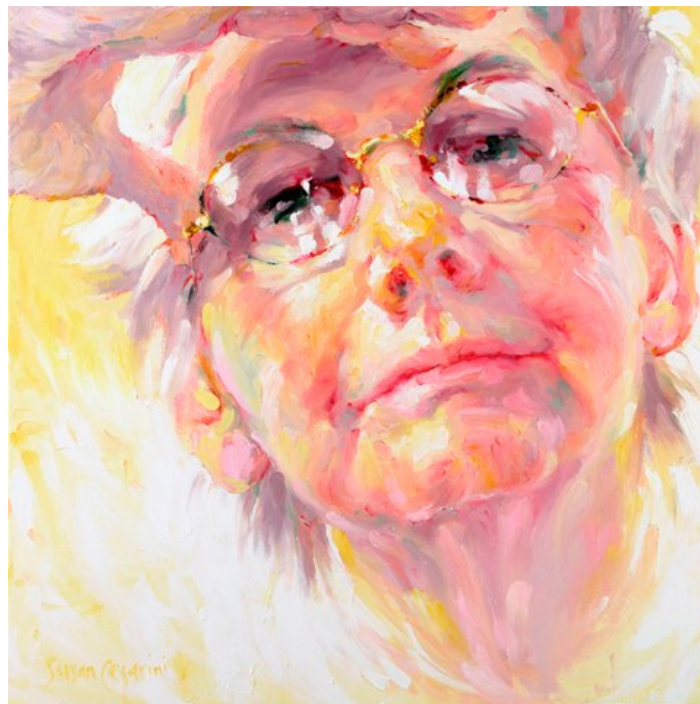

PP

Portrait Perfection

Susan Cesarini

Shirley Ward

Pauline Donnelly

Kathy Smoker

Phil Budge

Rona Sissons

Pam Luttrell

Bryan Besly

Jeanette Agnew

Lindsey Bergin

Susan Cesarini

Valerie De Fina

Alice Cheng

Vivien Christian

Agnes Hur

Marion Wait

Mary Wait

Kristine Pedler

Josephine Smith

EXHIBITION

24th February to 14th March 2010

Opening Night – Friday 26th February 7:00pm

Hornsby Art Gallery: 208 Pacific Highway, Hornsby.

Open Wed to Sun 10:00am to 4:00pm